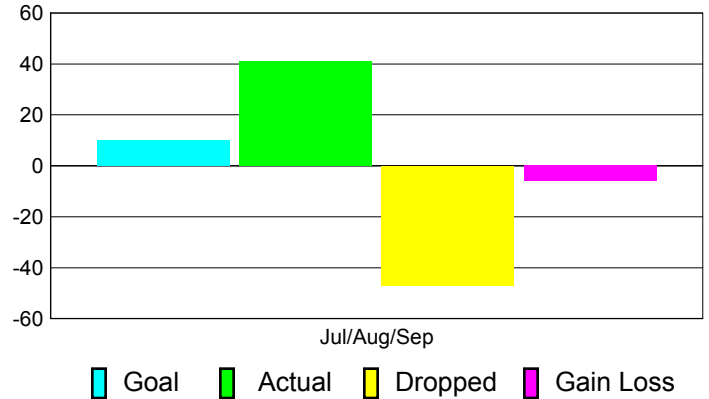

Club Results 2012-2013

Goal, New, Dropped, Gain/Loss

MEMBERSHIP

**Membership Results
2012-2013**

**Membership
2011-2012**

Month	Net Memb Goal	Actual New Memb	Actual Dropped Memb	Gain/Loss of Memb	Gain/Loss of Memb
Jul/Aug/Sep	10	41	-47	-6	2
Totals	10	41	-47	-6	2

Membership Results 2012-2013

Goal, New, Dropped, Gain/Loss

Comparison of Club Gain/Loss

Current Year Compared to the Previous Year

Comparison of Membership Gain/Loss

Current Year Compared to the Previous Year